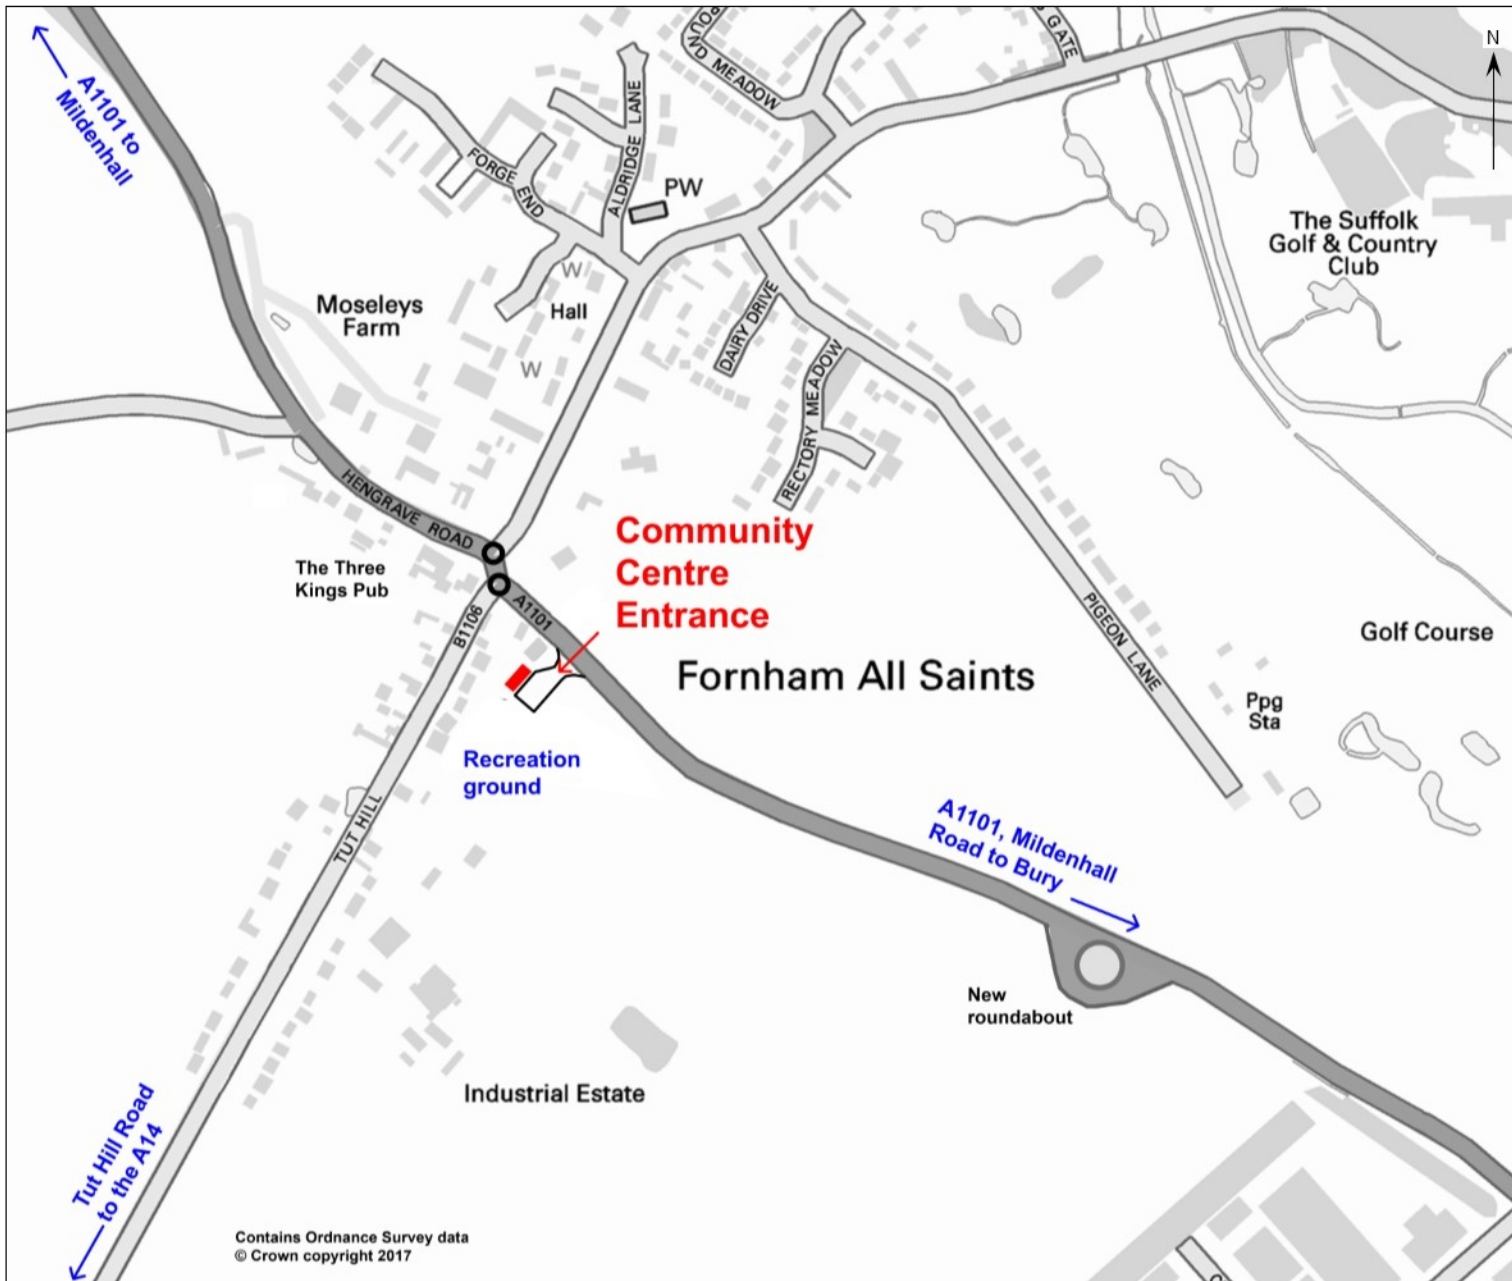

Directions to Marham Park Archaeology Open Day

Sunday 26th November, 11am-4pm

Information

Please note that the open day is being held at Fornham All Saints Community Centre and *not* at the Marham Park development. The address for the venue is:

Community Centre
Bury Road
Fornham All Saints
Bury St Edmunds
Suffolk
IP28 6JZ

By the entrance are green and white glass recycling bins.